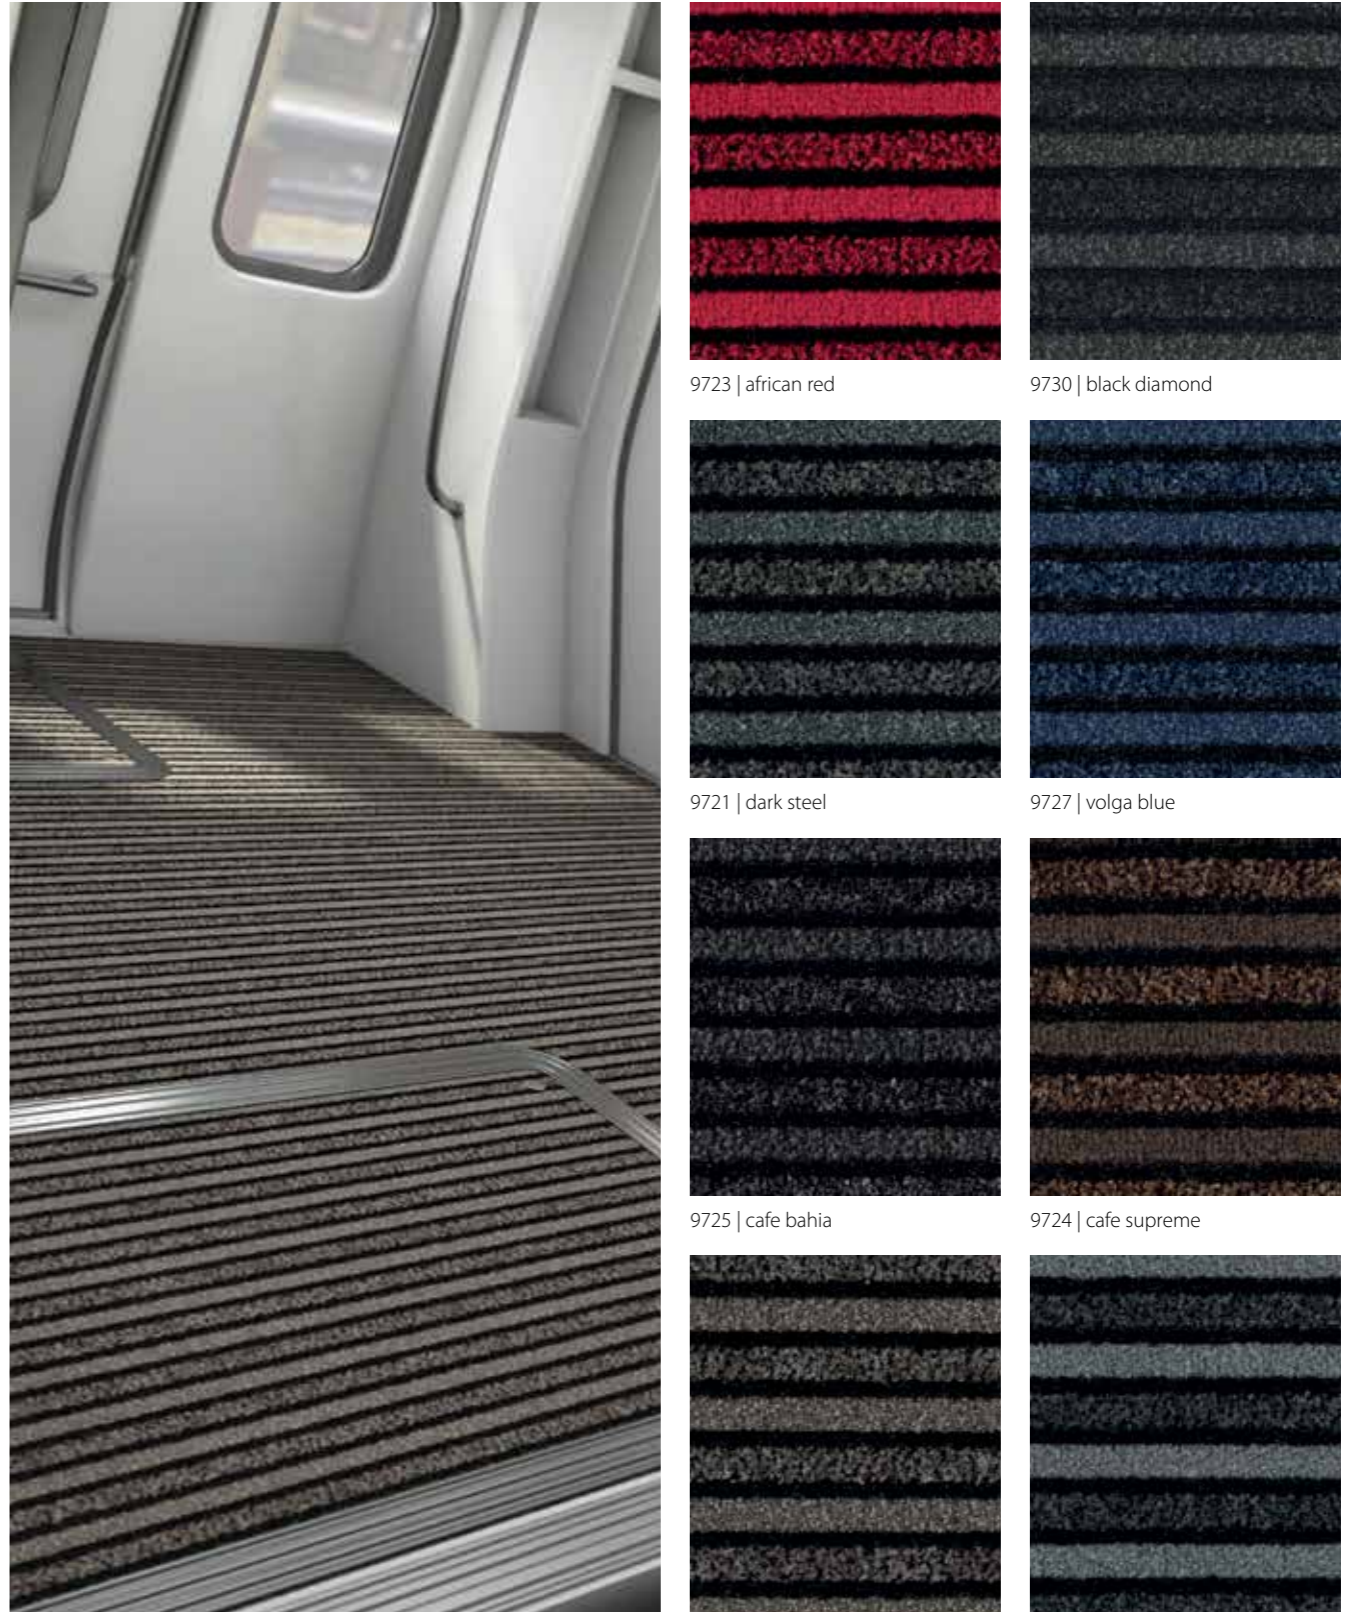

coral[®] classic FR

The ultimate moisture absorbing clean-off system.

Coral Classic is available in 13 colours

All Coral FR material is made to order.

coral[®] duo FR

For unbeatable soil removal, especially in compact areas.

Coral Duo is available in 8 colours

All Coral FR material is made to order.

coral[®] brush FR

Unique design with exceptional performance.

All Coral FR material is made to order.

Coral Brush is available in 18 colours

5750 | aztec black*

5730 | vulcan black

5710 | asphalt grey

5741 | cannon grey*

5715 | charcoal grey

5714 | shark grey

5767 | slate blue*

5721 | hurricane grey

5709 | royal purple

5724 | chocolate brown

Designs marked with a * have a more linear design whereas the other 13 colour references have an all-over aesthetic.