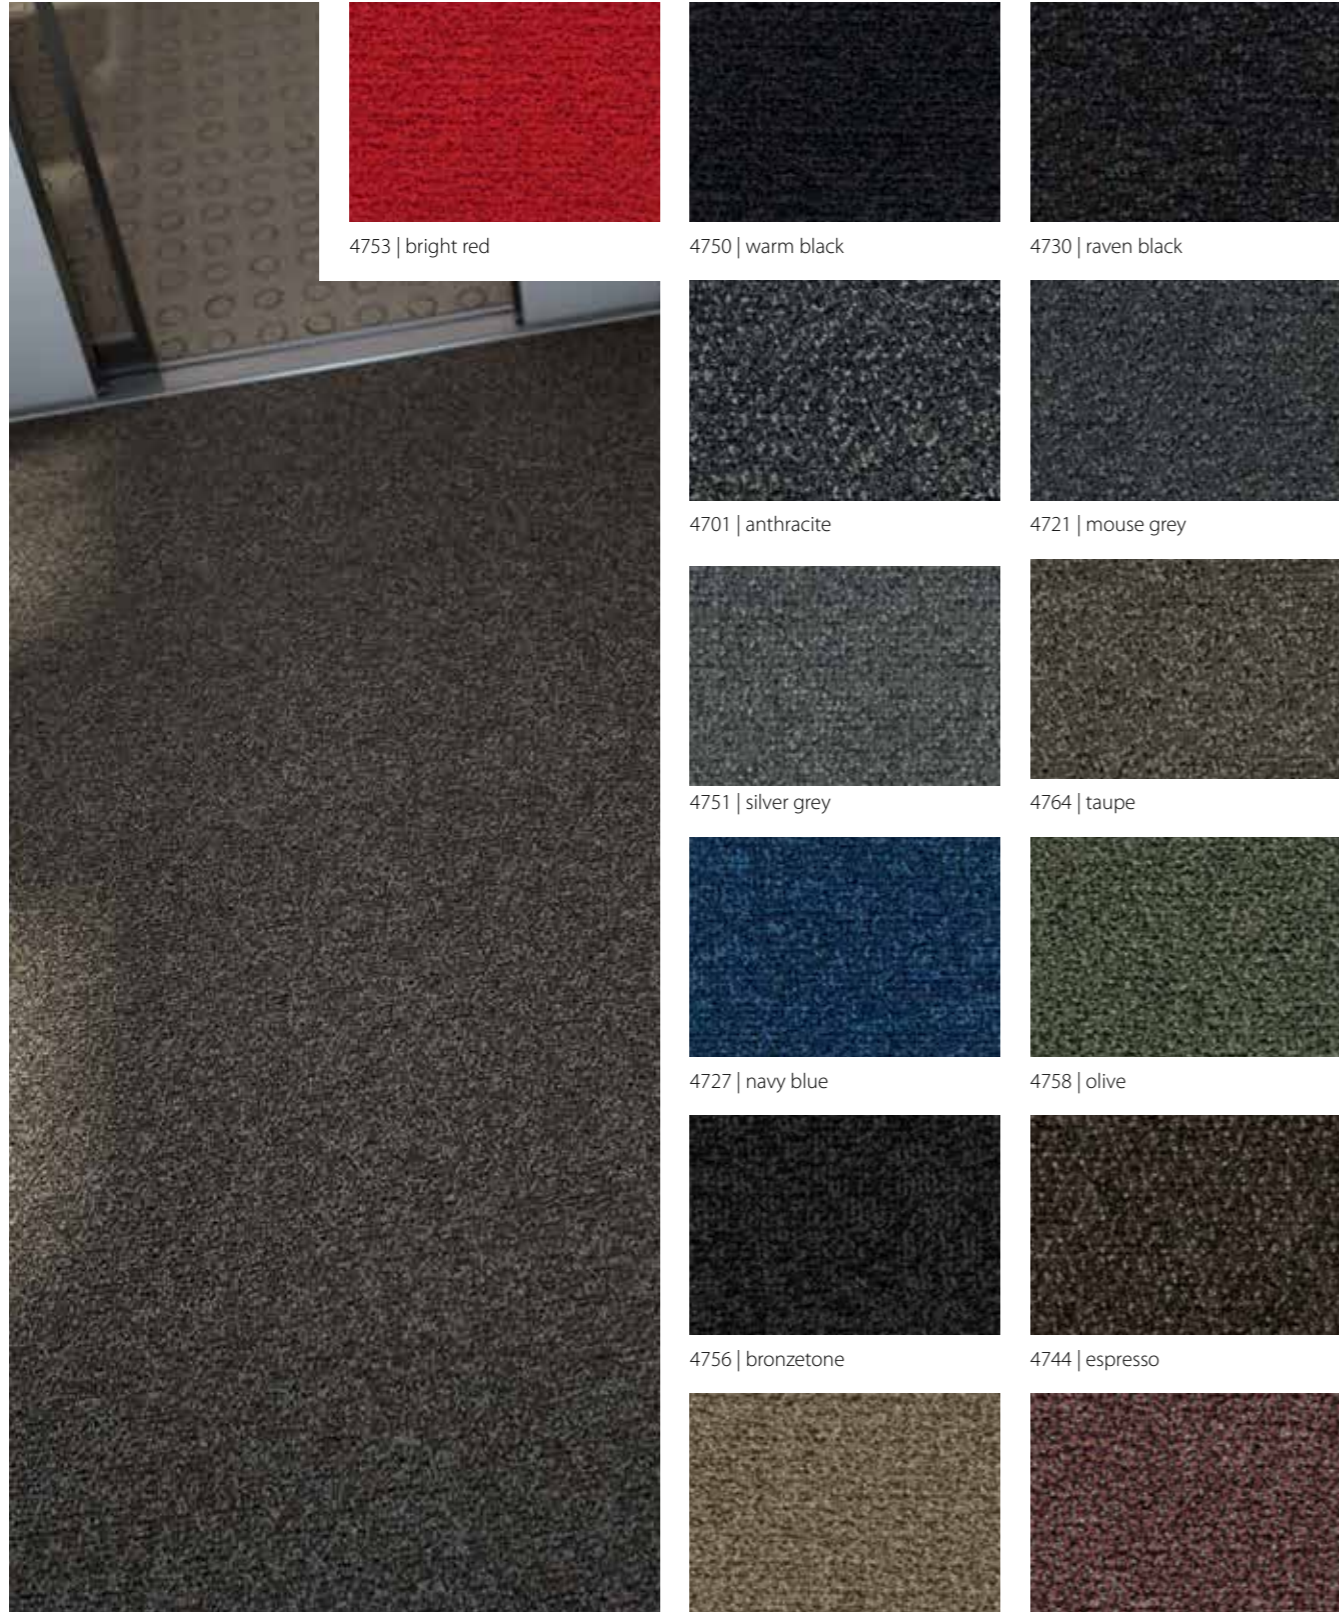

coral[®] classic FR

The ultimate moisture absorbing clean-off system.

Coral Classic is available in 13 colours

All Coral FR material is made to order.

coral[®] duo FR

For unbeatable soil removal, especially in compact areas.

Coral Duo is available in 8 colours

All Coral FR material is made to order.

coral[®] brush FR

Unique design with exceptional performance.

All Coral FR material is made to order.

Coral Brush is available in 18 colours

5750 | aztec black*

5730 | vulcan black

5710 | asphalt grey

5741 | cannon grey*

5715 | charcoal grey

5714 | shark grey

5767 | slate blue*

5721 | hurricane grey

5705 | bondi blue

5764 | petrified grey*

5727 | stratos blue

5722 | cornflower blue

5754 | straw brown*

5706 | brick red

5723 | cardinal red

5716 | masala brown